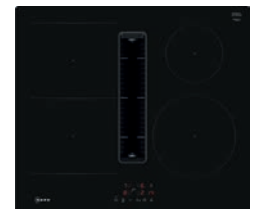

£2057 Trade Code TC144000

V56NBS1L0

N50 60cm 4 Zone Venting Induction Hob

Frameless | Touch control | 1 x Combi zone + ventilation | Auto-On fan | 7.4kW | Includes cleanAir Plus filters, telescopic slider & adhesive seal for unducted installation | Energy rating B