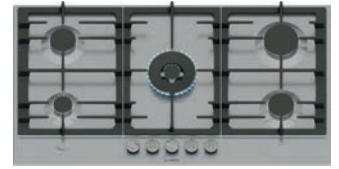

PCR9A5I90

Series 6 90cm 5 Burner Gas Hob

Brushed Steel | Cast iron pan supports (dishwasher safe) (dishwasher safe) | 5kW wok burner | FlameSelect | 1 x high speed, 2 x standard & 1 x eco burner

£701 Trade Code TC049100