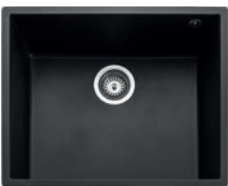

RANGEMASTER™

SINKS & TAPS

Stainless Steel and
Granite Sinks

Fire Clay
Ceramic sinks

Taps

CGR595WH

Grange Belfast

Single bowl |
Waste kit included |
Overall Size: 595 x 455 |
Bowl Size: 555 x 415 x 227

£260 Trade Code TC018200

CGR595MB

Grange Belfast

Single bowl |
Matt black |
Waste kit included |
Overall Size: 595 x 455 |
Bowl Size: 555 x 415 x 227

£410 Trade Code TC028700
While Stocks Last

CHA622WH

Hartland

Single bowl |
Waste kit included |
Overall Size: 622 x 494 |
Bowl Size: 540 x 401 x 186

£238 Trade Code TC016600

WDUSQAD/1

Square Waste Adapter

Overall Size: 120 x 12 |
Fits Sink Waste 89mm Square

£113 Trade Code TC007900
While Stocks Last

ORI570

Oridian

Single Bowl | Waste kit included |
Charcoal image shown | Overall Size:
570 x 500 | Bowl Size: 500 x 480
x 200

£355 Trade Code TC024800

Colours:

ARCTIC WHITE CHARCOAL CONCRETE PEBBLE

ORI5902

Oridian

1.5 Bowl | Waste kit included | Charcoal
image shown | Overall Size | 500 x 470
| Main Bowl Size: 325 x 400 x 200 |
Second Bowl Size: 160 x 400 x 155

£394 Trade Code TC027600

Colours:

ARCTIC WHITE CHARCOAL CONCRETE PEBBLE

ORI7901

Oridian

Single Bowl | Waste kit included |
Charcoal image shown | Overall Size:
700 x 500 | Bowl Size: 720 x 400
x 200

£394 Trade Code TC027600

Colours:

ARCTIC WHITE CHARCOAL CONCRETE PEBBLE

ORI7902

Oridian

2.0 Bowl | Waste kit included |
Charcoal image shown | Overall Size:
790 x 500 | Bowl Size (x 2): 343 x
395 x 210

£410 Trade Code TC028700

Colours:

ARCTIC WHITE CHARCOAL CONCRETE PEBBLE

ORIUN540

Oridian Undermount

Single Bowl | Waste kit included |
Charcoal image shown | Overall Size:
540 x 440 | Bowl Size: 500 x 400
x 200

£355 Trade Code TC024800

Colours:

ARCTIC WHITE CHARCOAL CONCRETE PEBBLE

ORIUN5602

Oridian Undermount