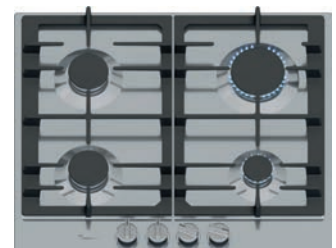

PCP6A5I90

Series 6 60cm 4 Burner Gas Hob

Brushed Steel | Cast iron pan supports (dishwasher safe) | FlameSelect | 1 x high speed, 2 x standard & 1 eco burner

£341 Trade Code TC023900

PCP6A6I90 Black

£403 Trade Code TC028200