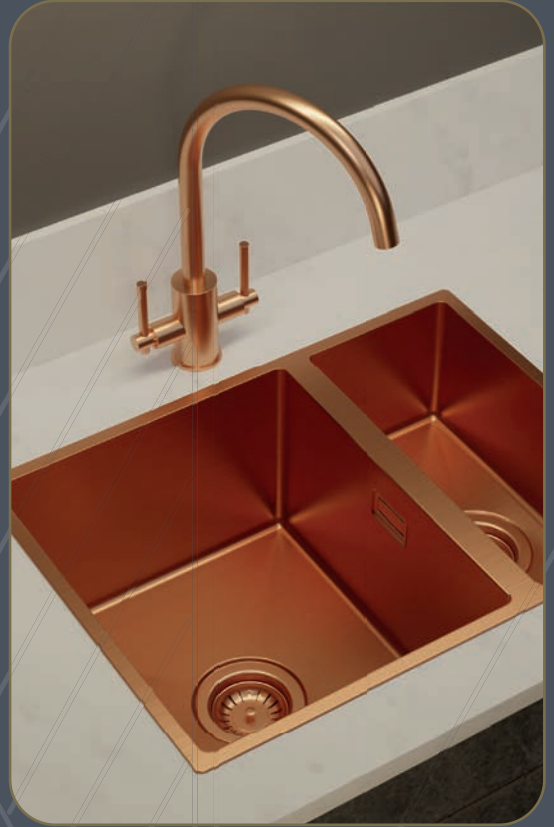

PIETRO VERDE

SINK & TAP COLLECTION