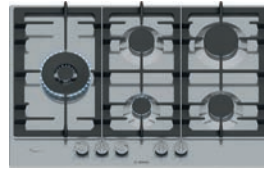

PCS7A5I90

Series 6 75cm 5 Burner Gas Hob

Brushed Steel | Cast iron pan supports (dishwasher safe) | 5kW wok burner | FlameSelect | 1 x high speed, 2 x standard & 1 x eco burner

£539 Trade Code TC037700