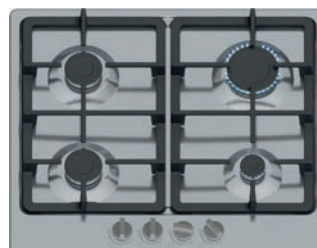

£207 Trade Code TC04500

PBP6B6K60 Black

£211 Trade Code TC014800

PBP6B2K60 White

£211 Trade Code TC014800

PGP6B5K90

Series 4 60cm 4 Burner Gas Hob

Brushed steel | Cast iron pan supports (dishwasher safe) | 1 x 3kW high speed, 2 x standard & 1 eco burner