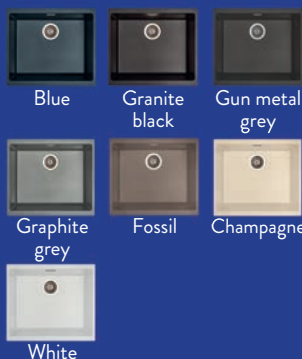

VENICE COLOURS

Available in the following colours:

VENICE

Compact Single Bowl

370mm x 460mm overall size,
200mm deep bowl |
340mm x 400mm internal bowl size |
Can be used as undermount
or inset sink | Supplied complete
with waste, hygienic overflow and
fitting clips | Minimum cabinet width
required 450mm | Waste disposal
compatible | Waste kit included

£222 Trade Code TC013300

VENICE

Medium Single Bowl

430mm x 460mm overall size,
200mm deep bowl |
400mm x 400mm internal bowl size |
Can be used as undermount
or inset sink | Supplied complete
with waste, hygienic overflow and
fitting clips | Minimum cabinet width
required 500mm | Waste disposal
compatible | Waste kit included

£236 Trade Code TC014200

VENICE

Large Single Bowl

530mm x 460mm overall size,
200mm deep bowl |
500mm x 400mm internal bowl size |
Can be used as undermount
or inset sink | Supplied complete
with waste, hygienic overflow and
fitting clips | Minimum cabinet width
required 600mm | Waste disposal
compatible | Waste kit included

£243 Trade Code TC014600