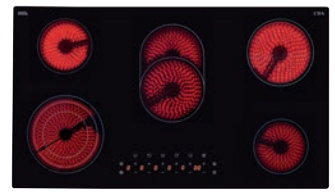

HC9621FR

90cm 5 Zone Ceramic Hob

Frameless | Touch control | 9 power levels | Timer

£444 Trade Code TC031100