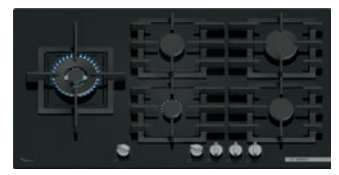

PPM9A6I40

Series 6 90cm 5 Burner Gas on Glass Hob

Cast iron pan supports (dishwasher safe) | 4kW wok burner | FlameSelect | 1 x high speed, 2 x standard & 1 x eco burner

£817 Trade Code TC057200