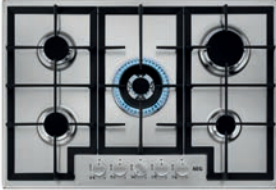

HGX75400SM

75cm 5 Burner Gas Hob

Stainless steel | Cast iron pan supports
| Triple crown wok burner

£383 Trade Code TC026800