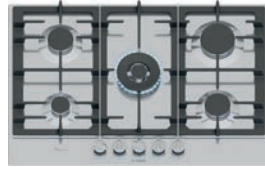

PCQ7A5I90

Series 6 75cm 5 Burner Gas Hob

Brushed Steel | Cast iron pan supports (dishwasher safe) | 4kW wok burner | FlameSelect | 1 x high speed, 2 x standard & 1 x eco burner

£603 Trade Code TC042200