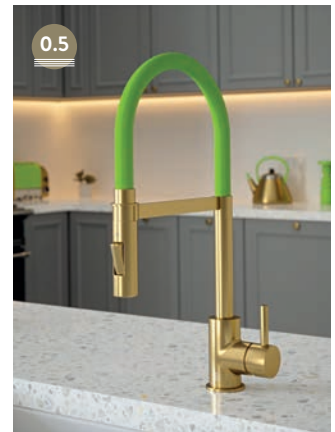

£218 Trade Code TC013100

PESCARA

0.5

Tube Spray Tap
Black/Orange

£218 Trade Code TC013100

PESCARA

0.5

Tube Spray Tap
Brass/Green