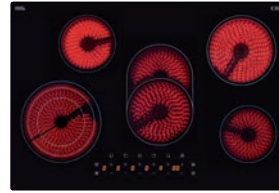

HC7621FR

77cm 5 Zone Ceramic Hob

Frameless | Touch control | 9 power levels | Timer | Overflow & overheat detection

£384 Trade Code TC026800