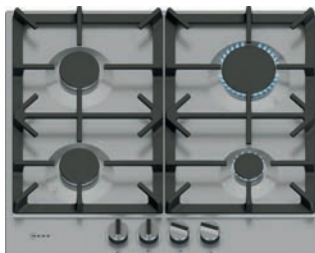

T26CIP8N0

N70 60cm 4 Burner Gas Hob

Stainless steel | Cast iron pan supports (dishwasher safe) | FlameSelect | Detachable metallic sword dials

£413 Trade Code TC028900