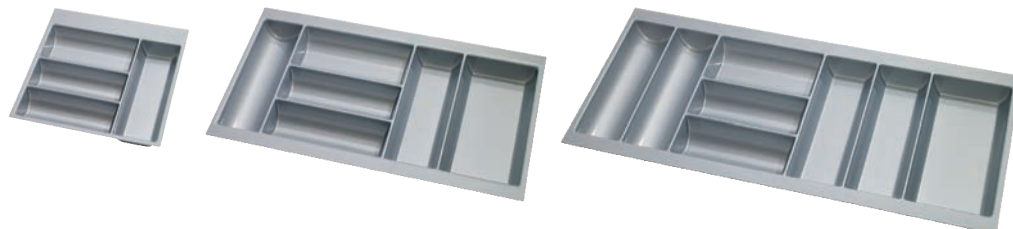

800mm cabinet 400mm door
IP4BC08

900mm cabinet 450mm door
IP4BC09

1000mm cabinet 500mm door
IP4BC10

£407 Trade Code TC028500

CUTLERY DRAWERS

CUTLERY TRAYS

Plastic Grey Cutlery Trays

To suit 450mm deep drawers