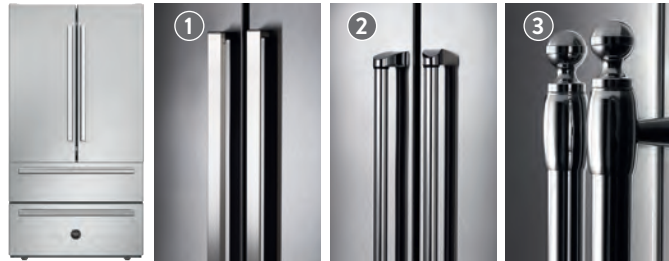

KR70HER1NEDA

70cm Chimney Hood

Matt black | Push button controls | 3 speeds + booster | LED bar light | Maximum extraction rate 700m³/h | Energy rating A

KR70HER1ADA Ivory
£1047 Trade Code TC073300

DISHWASHERS

DW6083PRT

60cm Fully Integrated Dishwasher

15 place settings | 8 programs | 6 temperatures | Touch control | 2 x racks + cutlery drawer | Automatic open door drying | LED interior light | White LED notification light to floor | Noise level 40dB | Inverter motor | Energy rating C

£904 Trade Code TC063300

DW6083PRTS

60cm Fully Integrated Dishwasher

15 place settings | 8 programs | 6 temperatures | Touch control | 2 x racks + cutlery drawer | Turbo drying system | LED interior light | White LED notification light to floor | Sliding door | Noise level 42dB | Inverter motor | Energy rating C

£999 Trade Code TC069900

DW6083PRV

60cm Fully Integrated Dishwasher

14 place settings | 8 programs | 6 temperatures | Touch control | 2 x racks + cutlery drawer | Turbo drying system | Noise level 42dB | Inverter motor | Energy rating C

£809 Trade Code TC056600

REFRIGERATION

REF904FFNXTC

French Style No Frost Fridge Freezer

449L fridge capacity | 187L net freezer capacity | Twist Ice-maker | LED touch interface control | Dual Air-Cooling system, enables optimization of temperature and humidity control | Super Freeze & Super Cool functions | Energy rating E

£2380 Trade Code TC166600

- **1 - Professional handles HK36PROFDX**
- **2 - Master handles HK36MASFDX**
- **3 - Heritage handles HK36HERFDX**

REF603BBNPVC/20

70/30 Frost Free Fridge Freezer

180L net fridge capacity | 68L net fridge capacity | Touch controls | LED lighting | Energy rating F

£904 Trade Code TC063300

REF603BBNPVCS/20

70/30 Frost Free Fridge Freezer

180L fridge capacity | 63L freezer capacity | Touch controls | LED lighting | Sliding Hinge | Energy rating E

£904 Trade Code TC063300

LRD603UBNPVC/20

1770mm Built-In Fridge

294L capacity | Touch controls | Super cooling & economy function | Wine rack | LED lighting | Energy rating E

£809 Trade Code TC056600

FRZ603UBNPTC/20

1770mm No Frost Built-In Freezer

197L capacity | Touch controls | Super freezing & economy function | LED lighting | Energy rating E

£951 Trade Code TC066600