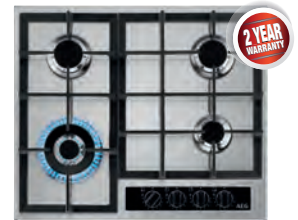

60cm 4 Burner Gas Hob

Stainless steel | Cast iron pan supports | Step power controls | 4kW wok burner

£470 Trade Code TC032900
'BEST VALUE'