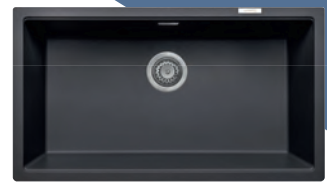

QUADRUS WN80

Large Single Bowl Undermount Sink

Overall size: 744mm x 434mm x 220mm | Bowl size: 720mm x 370mm x 220mm | Minimum base unit: 800mm | Waste, overflow and sink clips included | **Available in Black, Graphite Grey, White and Champagne**

£250 Trade Code TC017500
Can also be used as an inset